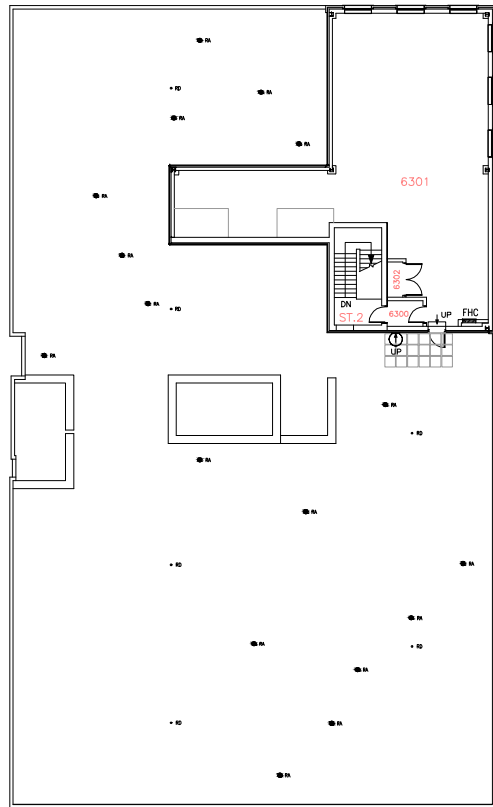

ACCESSIBILITY WESTERN FLOOR PLAN  
 LEVEL 1 / GROUND FLOOR / SUPPORT SERVICES BUILDING

**FACILITIES MANAGEMENT**  
 SUPPORT SERVICES BUILDING  
 Level 2 Lower building Rm.2350  
 1393 WESTERN ROAD N6G-1G9

LEVEL 02 FLOOR

LEVEL 03 FLOOR

LEVEL 04 FLOOR

LEGEND	DESCRIPTIONS
	ELEVATOR
	DOOR BARRIER FREE – AUTOMATIC BUTTON
	WASHROOM BARRIER FREE – WOMEN
	WASHROOM BARRIER FREE – MEN
	WASHROOM BARRIER FREE – GENDER NEUTRAL
	WASHROOM BARRIERED

LEVEL 05 FLOOR

LEGEND	DESCRIPTIONS
	ELEVATOR
	DOOR BARRIER FREE – AUTOMATIC BUTTON
	WASHROOM BARRIER FREE – WOMEN
	WASHROOM BARRIER FREE – MEN
	WASHROOM BARRIER FREE – GENDER NEUTRAL
	WASHROOM BARRIERED