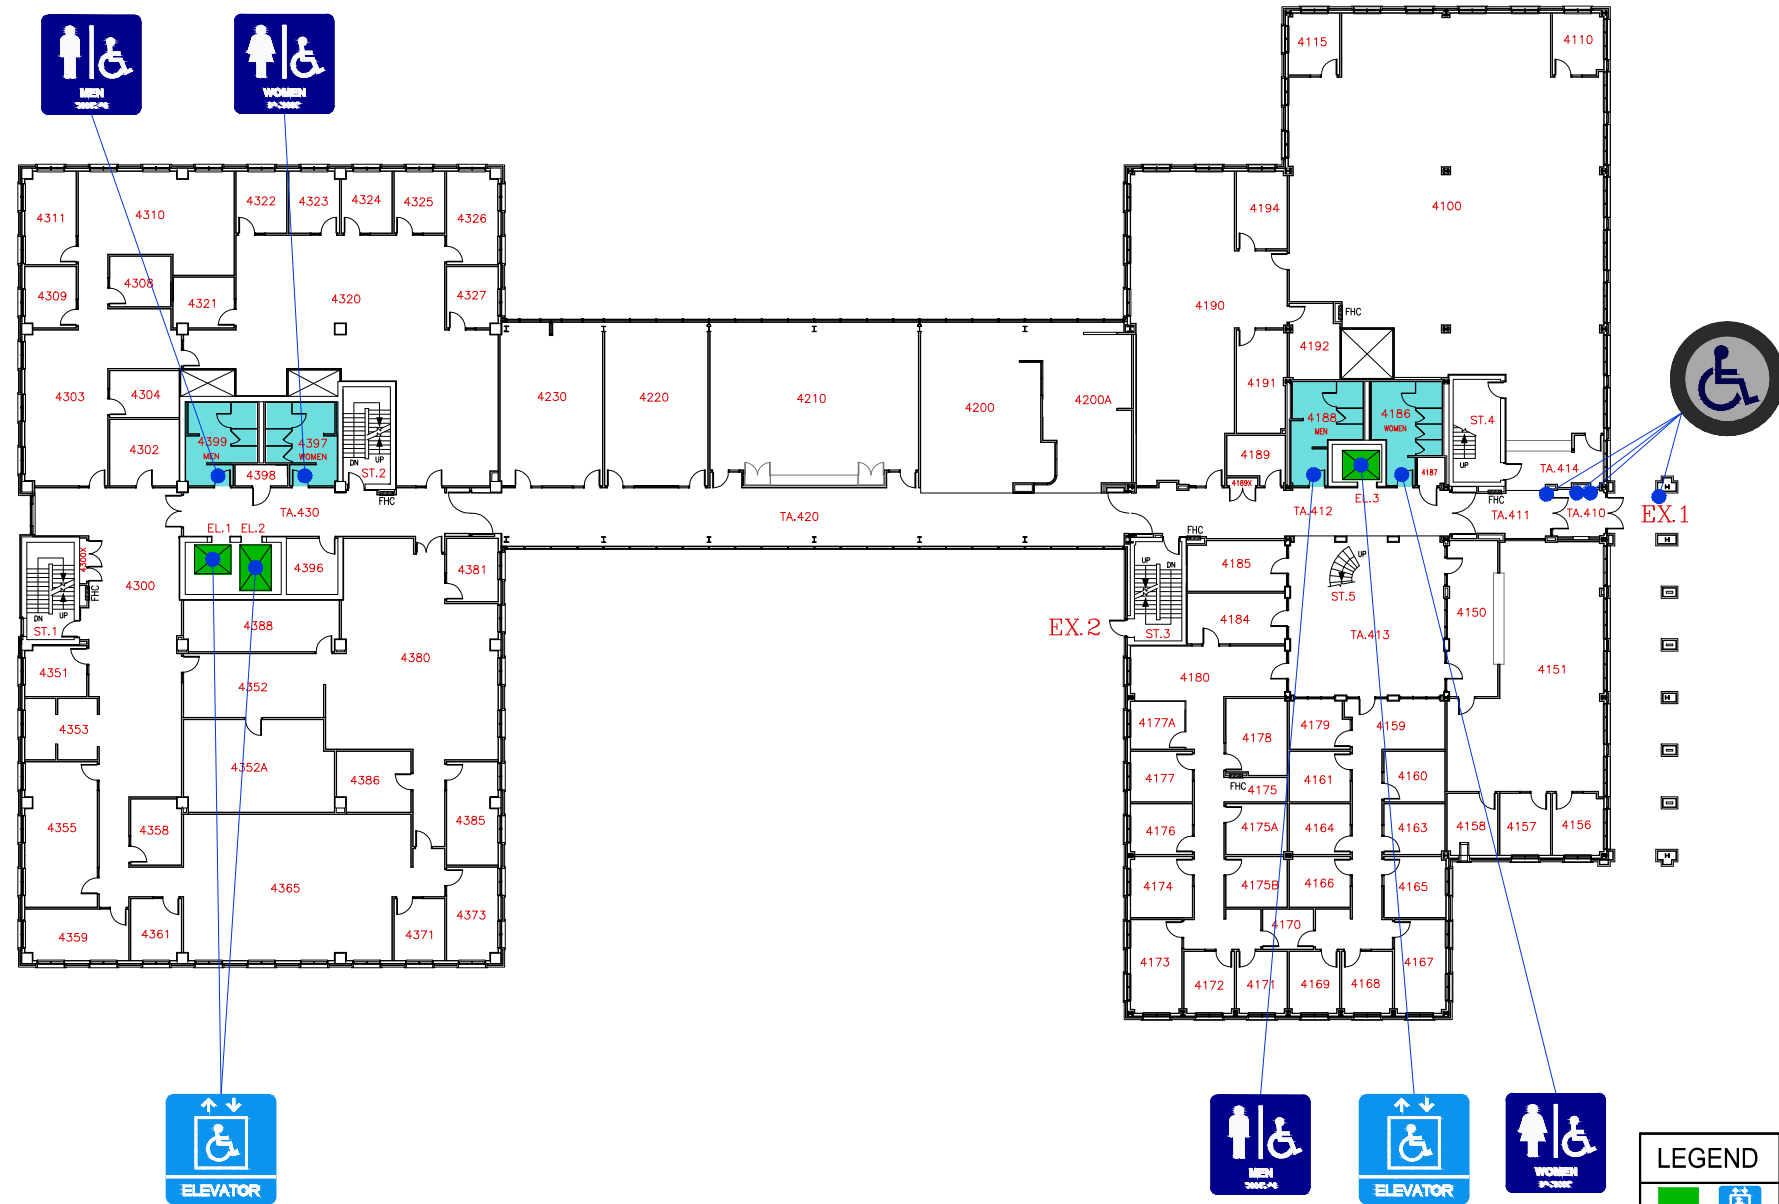

LEGEND	DESCRIPTIONS
	ELEVATOR
	DOOR BARRIER FREE – AUTOMATIC BUTTON
	WASHROOM BARRIER FREE – WOMEN
	WASHROOM BARRIER FREE – MEN
	WASHROOM BARRIER FREE – GENDER NEUTRAL
	WASHROOM BARRIERED

LEVEL 01 FLOOR

ACCESSIBILITY WESTERN FLOOR PLAN  
 LEVEL 1 / GROUND FLOOR / SUPPORT SERVICES BUILDING

**FACILITIES MANAGEMENT**  
 SUPPORT SERVICES BUILDING  
 Level 2 Lower building Rm.2350  
 1393 WESTERN ROAD N6G-1G9

UPDATE  
 05/02/2012  
 DRAWN

LEGEND	DESCRIPTIONS
	ELEVATOR
	DOOR BARRIER FREE – AUTOMATIC BUTTON
	WASHROOM BARRIER FREE – WOMEN
	WASHROOM BARRIER FREE – MEN
	WASHROOM BARRIER FREE – GENDER NEUTRAL
	WASHROOM BARRIERED

LEVEL 02 FLOOR

LEVEL 03 FLOOR

LEVEL 04 FLOOR

LEGEND	DESCRIPTIONS
	ELEVATOR
	DOOR BARRIER FREE – AUTOMATIC BUTTON
	WASHROOM BARRIER FREE – WOMEN
	WASHROOM BARRIER FREE – MEN
	WASHROOM BARRIER FREE – GENDER NEUTRAL
	WASHROOM BARRIERED