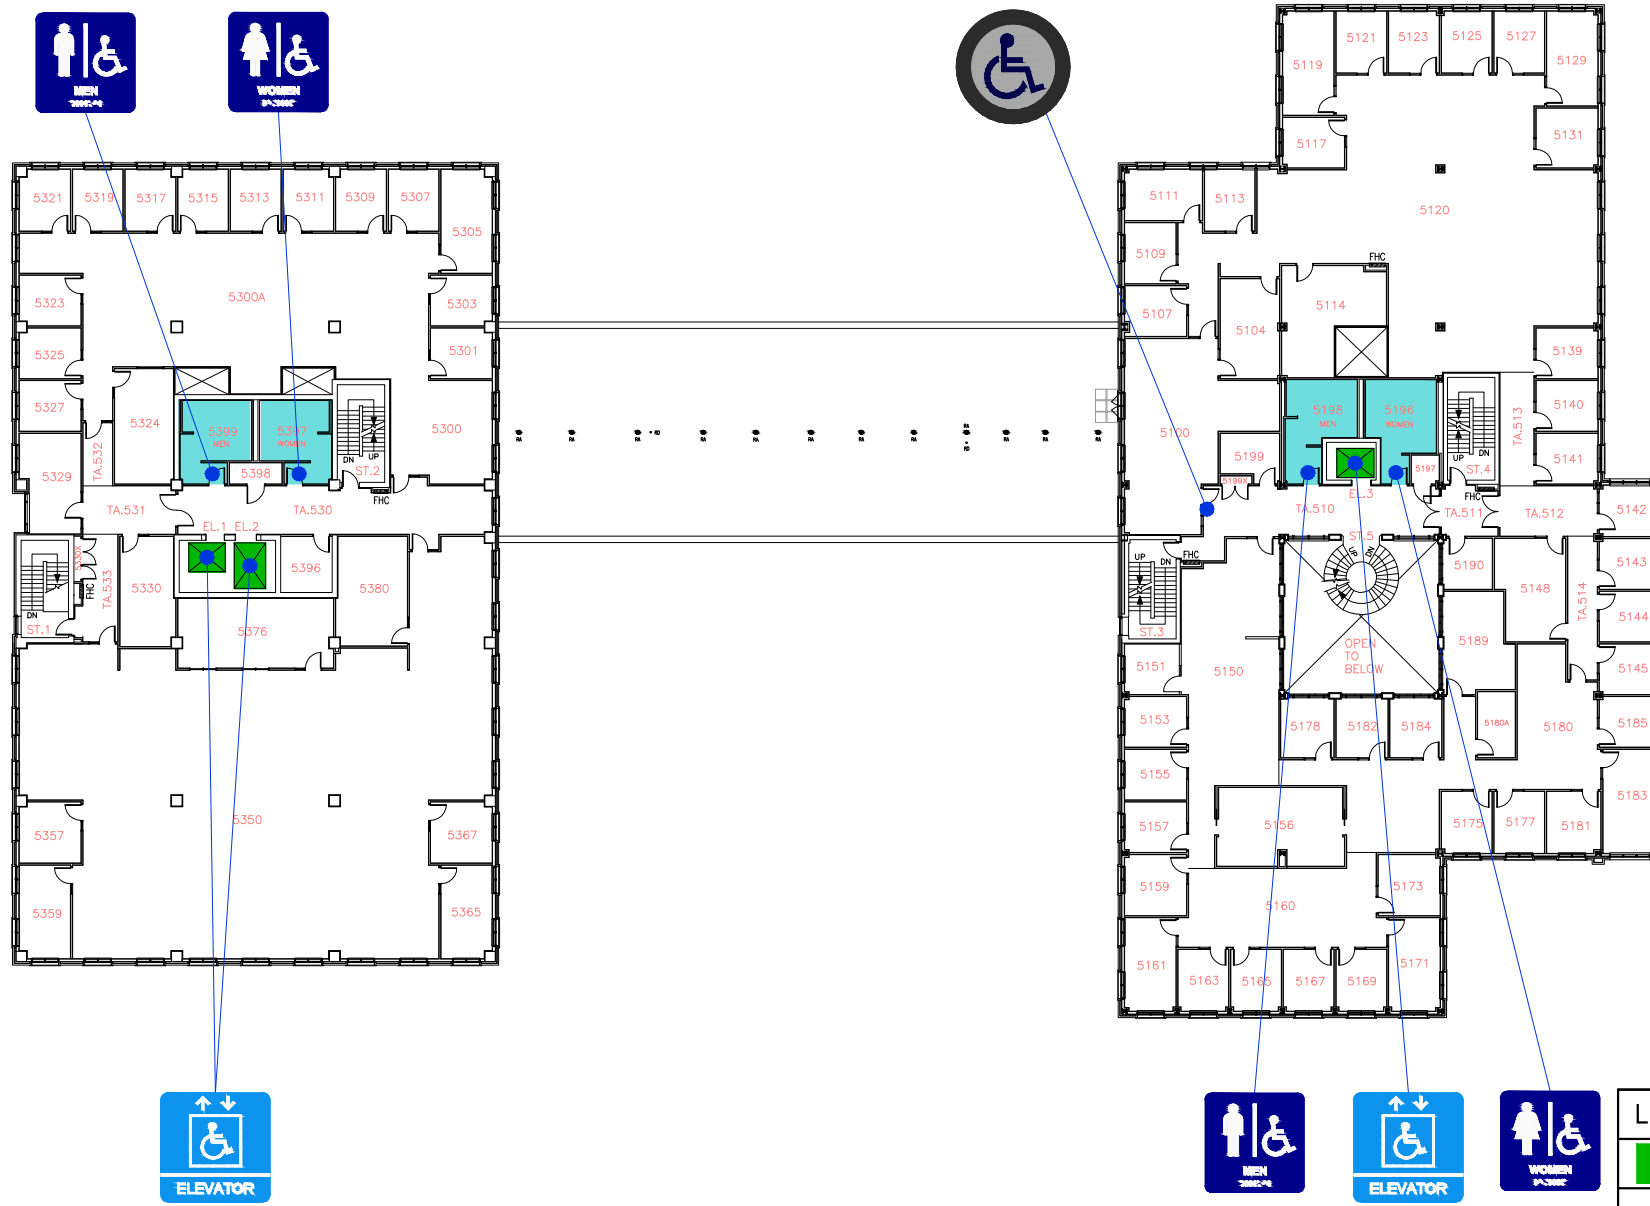

LEGEND	DESCRIPTIONS
	ELEVATOR
	DOOR BARRIER FREE – AUTOMATIC BUTTON
	WASHROOM BARRIER FREE – WOMEN
	WASHROOM BARRIER FREE – MEN
	WASHROOM BARRIER FREE – GENDER NEUTRAL
	WASHROOM BARRIERED

LEVEL 01 FLOOR

ACCESSIBILITY WESTERN FLOOR PLAN  
 LEVEL 1 / GROUND FLOOR / SUPPORT SERVICES BUILDING

**FACILITIES MANAGEMENT**  
 SUPPORT SERVICES BUILDING  
 Level 2 Lower building Rm.2350  
 1393 WESTERN ROAD N6G-1G9

LEVEL 02 FLOOR

LEVEL 03 FLOOR

LEVEL 04 FLOOR

LEGEND	DESCRIPTIONS
	ELEVATOR
	DOOR BARRIER FREE – AUTOMATIC BUTTON
	WASHROOM BARRIER FREE – WOMEN
	WASHROOM BARRIER FREE – MEN
	WASHROOM BARRIER FREE – GENDER NEUTRAL
	WASHROOM BARRIERED

LEVEL 05 FLOOR

LEGEND	DESCRIPTIONS
	ELEVATOR
	DOOR BARRIER FREE – AUTOMATIC BUTTON
	WASHROOM BARRIER FREE – WOMEN
	WASHROOM BARRIER FREE – MEN
	WASHROOM BARRIER FREE – GENDER NEUTRAL
	WASHROOM BARRIERED