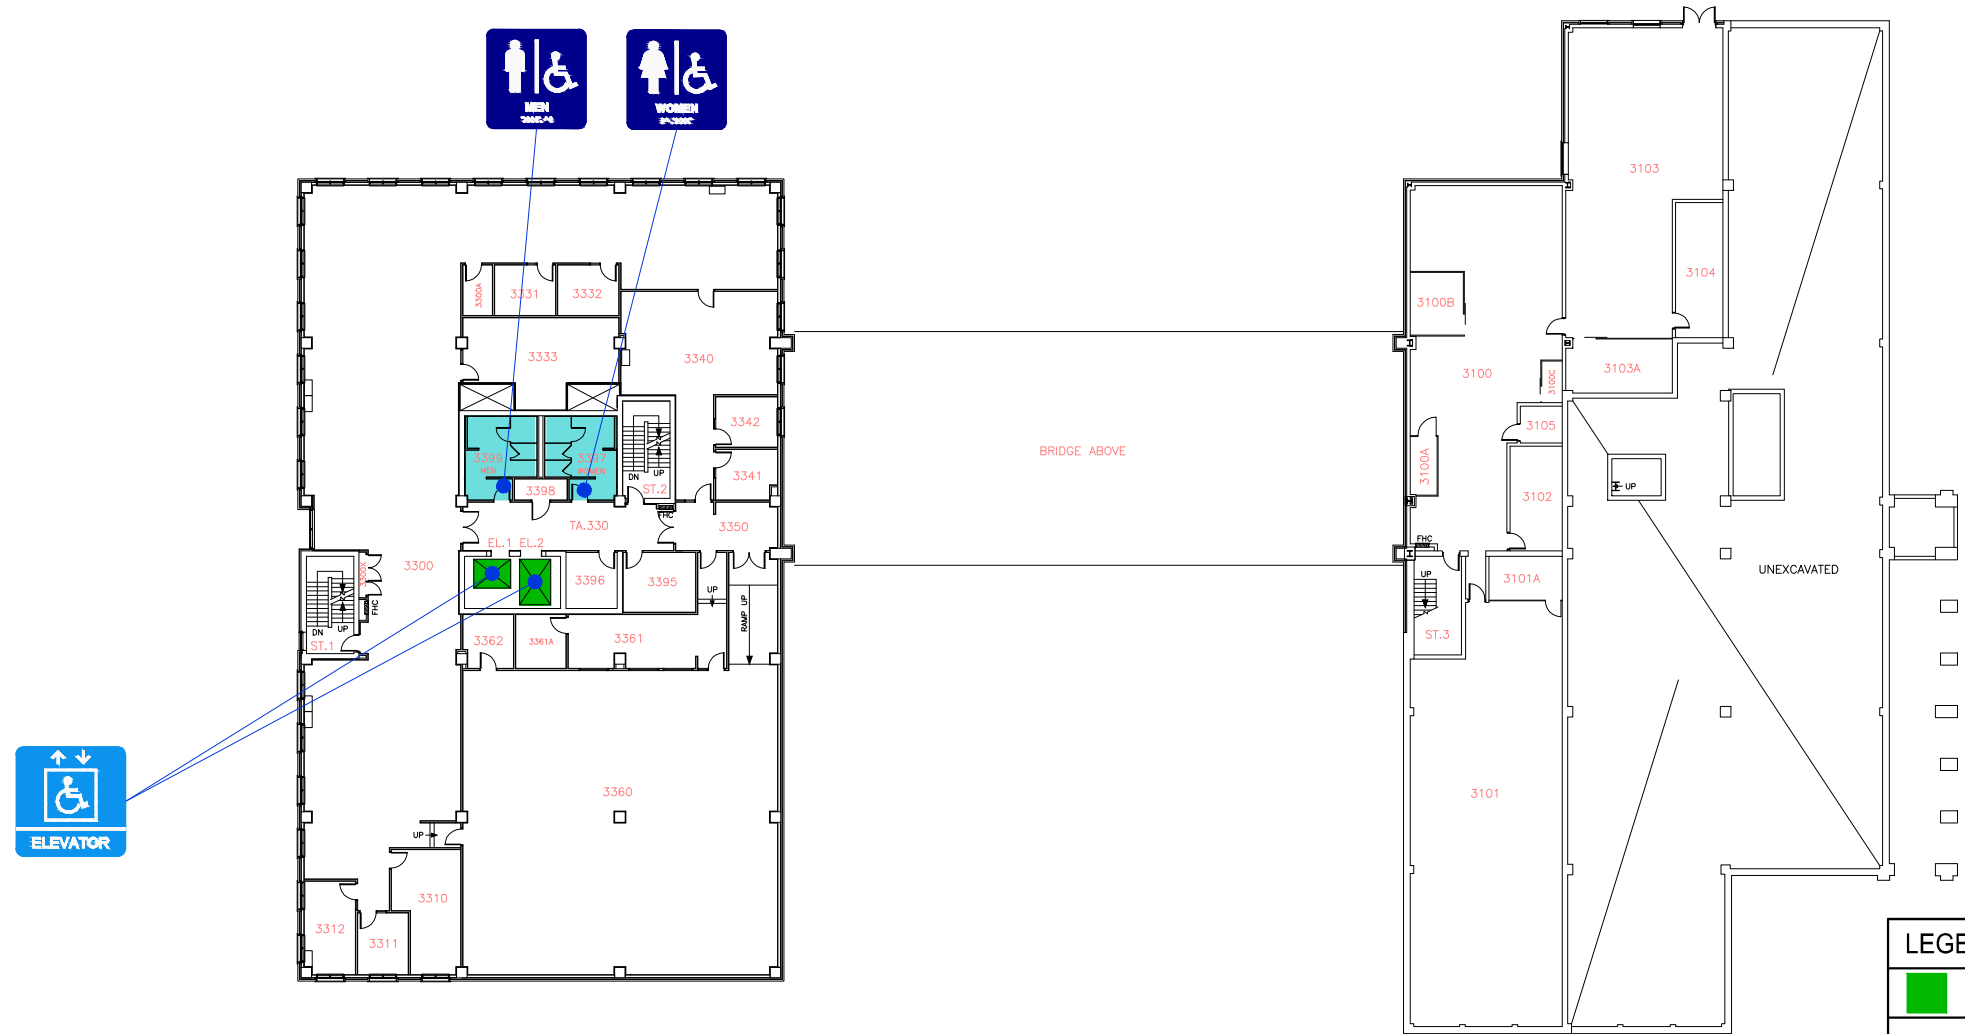

LEGEND	DESCRIPTIONS
	ELEVATOR
	DOOR BARRIER FREE – AUTOMATIC BUTTON
	WASHROOM BARRIER FREE – WOMEN
	WASHROOM BARRIER FREE – MEN
	WASHROOM BARRIER FREE – GENDER NEUTRAL
	WASHROOM BARRIERED

LEVEL 01 FLOOR

ACCESSIBILITY WESTERN FLOOR PLAN  
 LEVEL 1 / GROUND FLOOR / SUPPORT SERVICES BUILDING

**FACILITIES MANAGEMENT**  
 SUPPORT SERVICES BUILDING  
 Level 2 Lower building Rm.2350  
 1393 WESTERN ROAD N6G-1G9

UPDATE  
 05/02/2012  
 DRAWN

LEGEND	DESCRIPTIONS
	ELEVATOR
	DOOR BARRIER FREE – AUTOMATIC BUTTON
	WASHROOM BARRIER FREE – WOMEN
	WASHROOM BARRIER FREE – MEN
	WASHROOM BARRIER FREE – GENDER NEUTRAL
	WASHROOM BARRIERED

LEVEL 02 FLOOR

LEVEL 03 FLOOR

LEVEL 04 FLOOR

LEGEND	DESCRIPTIONS
	ELEVATOR
	DOOR BARRIER FREE – AUTOMATIC BUTTON
	WASHROOM BARRIER FREE – WOMEN
	WASHROOM BARRIER FREE – MEN
	WASHROOM BARRIER FREE – GENDER NEUTRAL
	WASHROOM BARRIERED