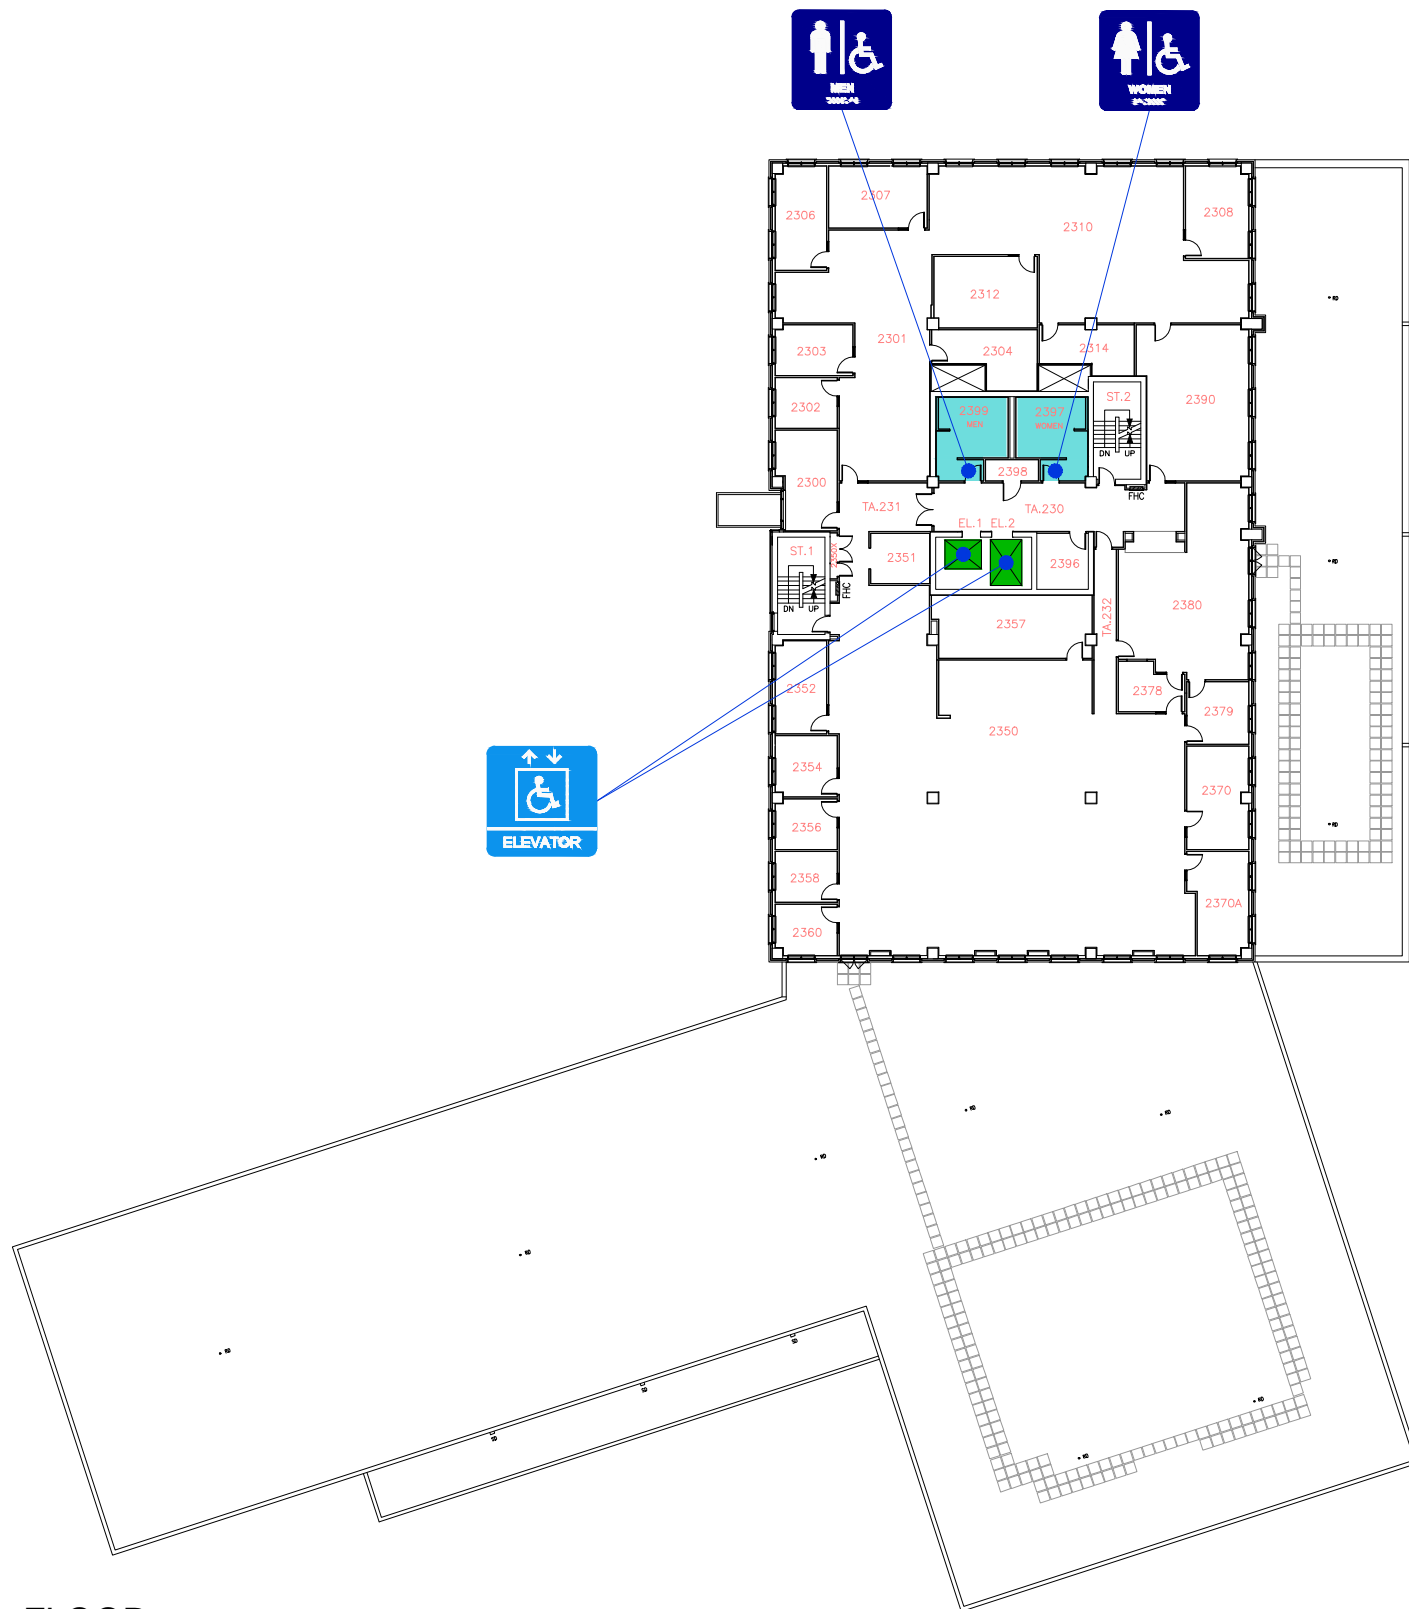

LEGEND	DESCRIPTIONS
	ELEVATOR
	DOOR BARRIER FREE – AUTOMATIC BUTTON
	WASHROOM BARRIER FREE – WOMEN
	WASHROOM BARRIER FREE – MEN
	WASHROOM BARRIER FREE – GENDER NEUTRAL
	WASHROOM BARRIERED

LEVEL 01 FLOOR

ACCESSIBILITY WESTERN FLOOR PLAN  
 LEVEL 1 / GROUND FLOOR / SUPPORT SERVICES BUILDING

**FACILITIES MANAGEMENT**  
 SUPPORT SERVICES BUILDING  
 Level 2 Lower building Rm.2350  
 1393 WESTERN ROAD N6G-1G9

UPDATE  
 05/02/2012  
 DRAWN

LEGEND	DESCRIPTIONS
	ELEVATOR
	DOOR BARRIER FREE – AUTOMATIC BUTTON
	WASHROOM BARRIER FREE – WOMEN
	WASHROOM BARRIER FREE – MEN
	WASHROOM BARRIER FREE – GENDER NEUTRAL
	WASHROOM BARRIERED

LEVEL 02 FLOOR

LEVEL 03 FLOOR

LEVEL 04 FLOOR

LEGEND	DESCRIPTIONS
	ELEVATOR
	DOOR BARRIER FREE – AUTOMATIC BUTTON
	WASHROOM BARRIER FREE – WOMEN
	WASHROOM BARRIER FREE – MEN
	WASHROOM BARRIER FREE – GENDER NEUTRAL
	WASHROOM BARRIERED