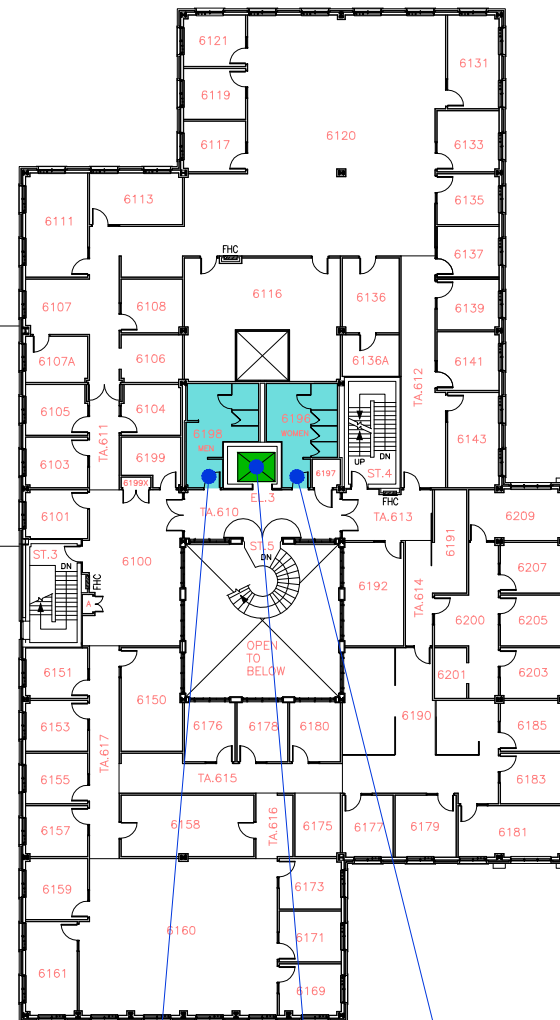

LEGEND	DESCRIPTIONS
	ELEVATOR
	DOOR BARRIER FREE – AUTOMATIC BUTTON
	WASHROOM BARRIER FREE – WOMEN
	WASHROOM BARRIER FREE – MEN
	WASHROOM BARRIER FREE – GENDER NEUTRAL
	WASHROOM BARRIERED