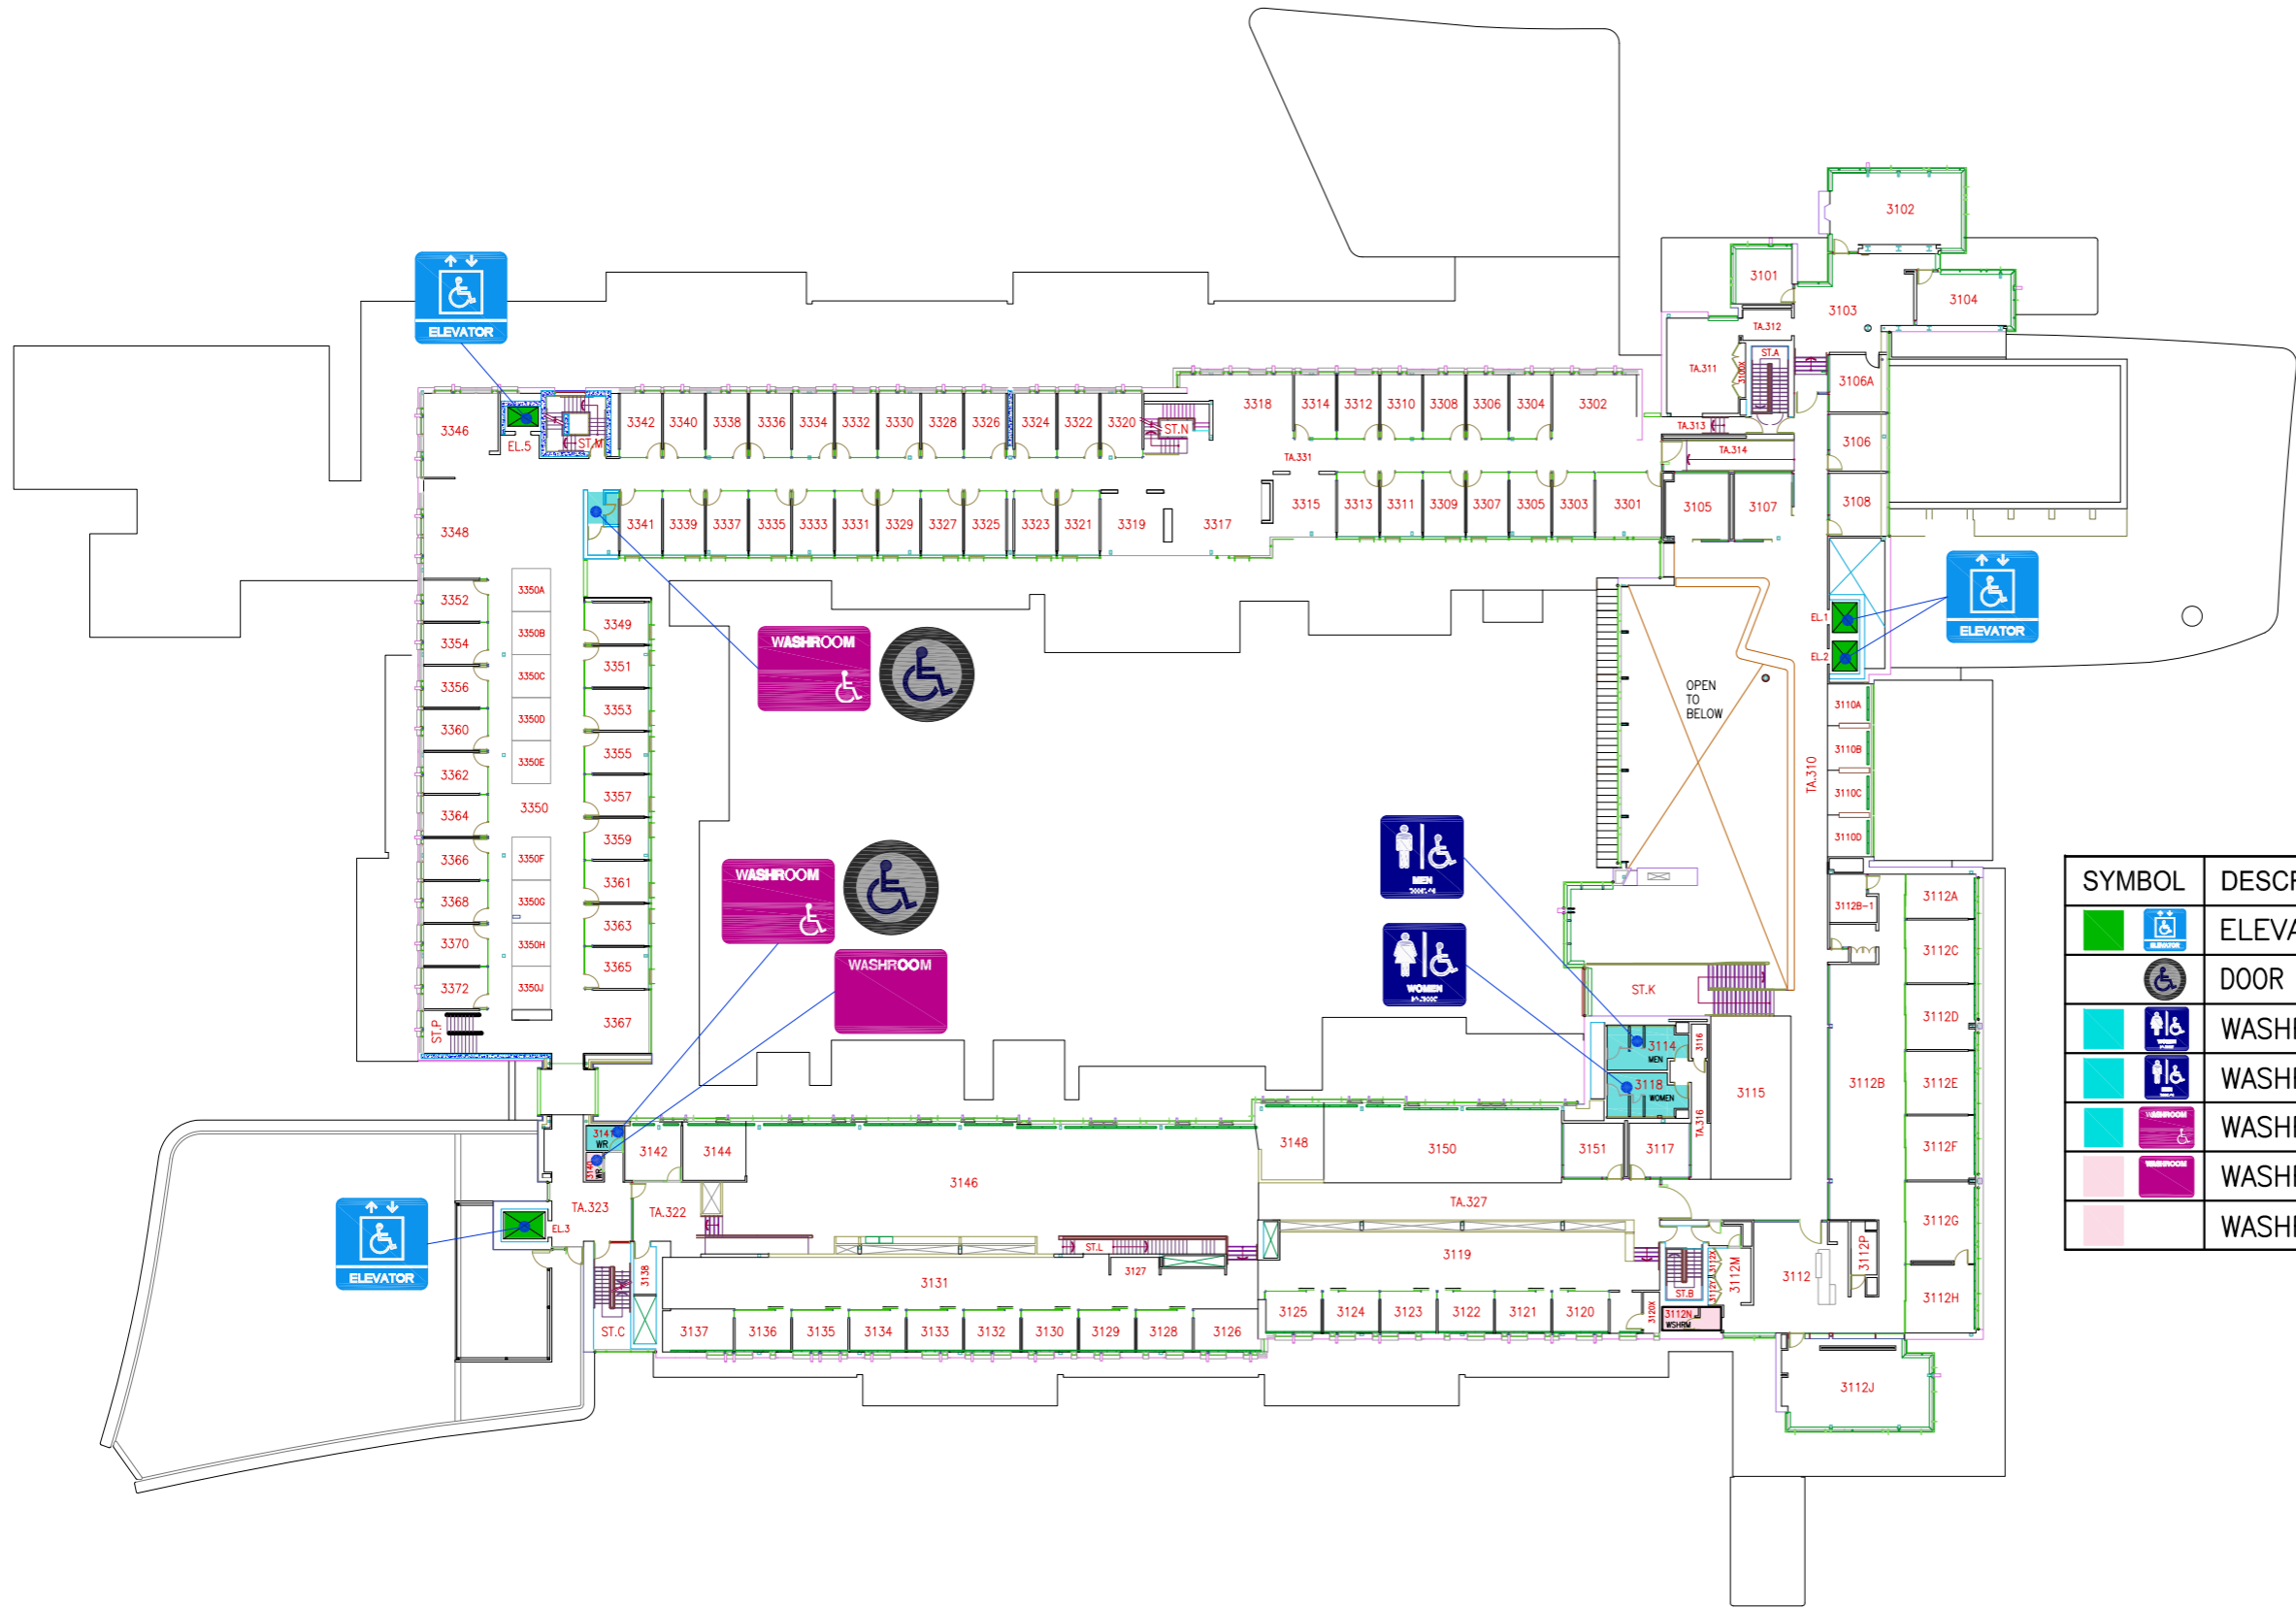

LEGEND

SYMBOL	DESCRIPTIONS
	ELEVATOR
	DOOR BARRIER FREE – AUTOMATIC BUTTON
	WASHROOM BARRIER FREE – WOMEN
	WASHROOM BARRIER FREE – MEN
	WASHROOM BARRIER FREE – UNIVERSAL
	WASHROOM NON-ACCESSIBLE – UNIVERSAL
	WASHROOM NON-ACCESSIBLE