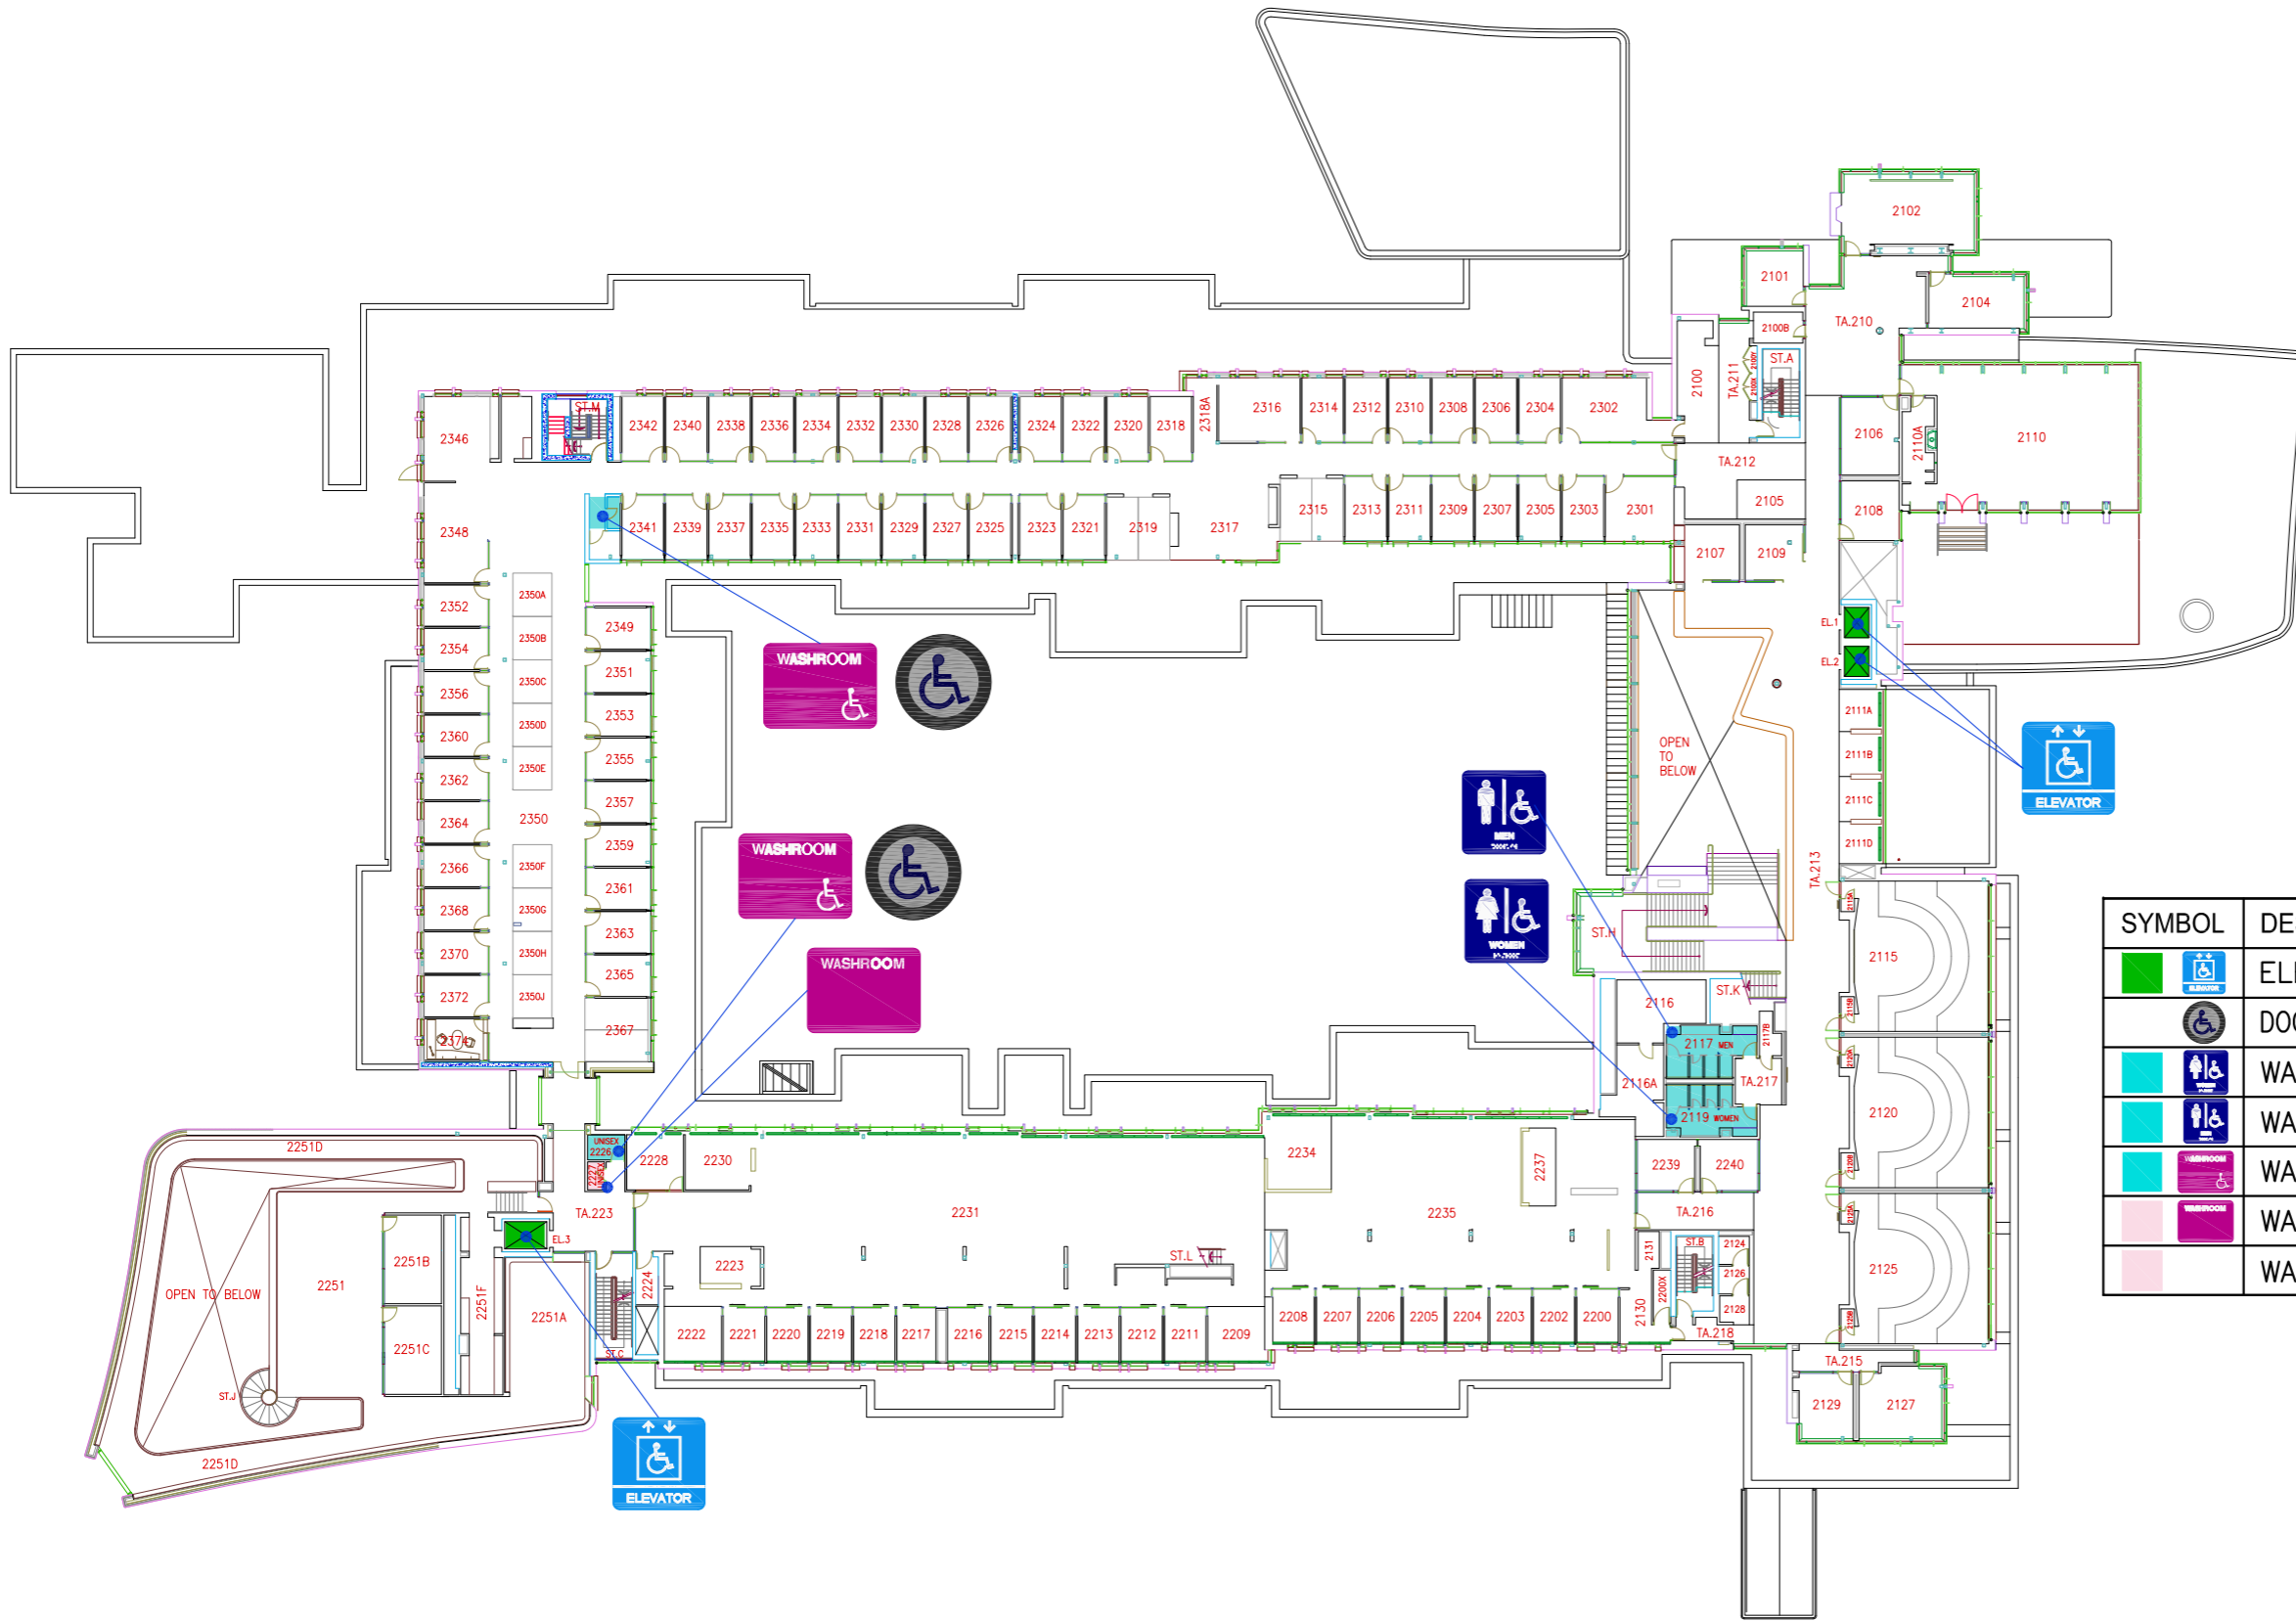

LEGEND

SYMBOL	DESCRIPTIONS
	ELEVATOR
	DOOR BARRIER FREE – AUTOMATIC BUTTON
	WASHROOM BARRIER FREE – WOMEN
	WASHROOM BARRIER FREE – MEN
	WASHROOM BARRIER FREE – UNIVERSAL
	WASHROOM NON-ACCESSIBLE – UNIVERSAL
	WASHROOM NON-ACCESSIBLE