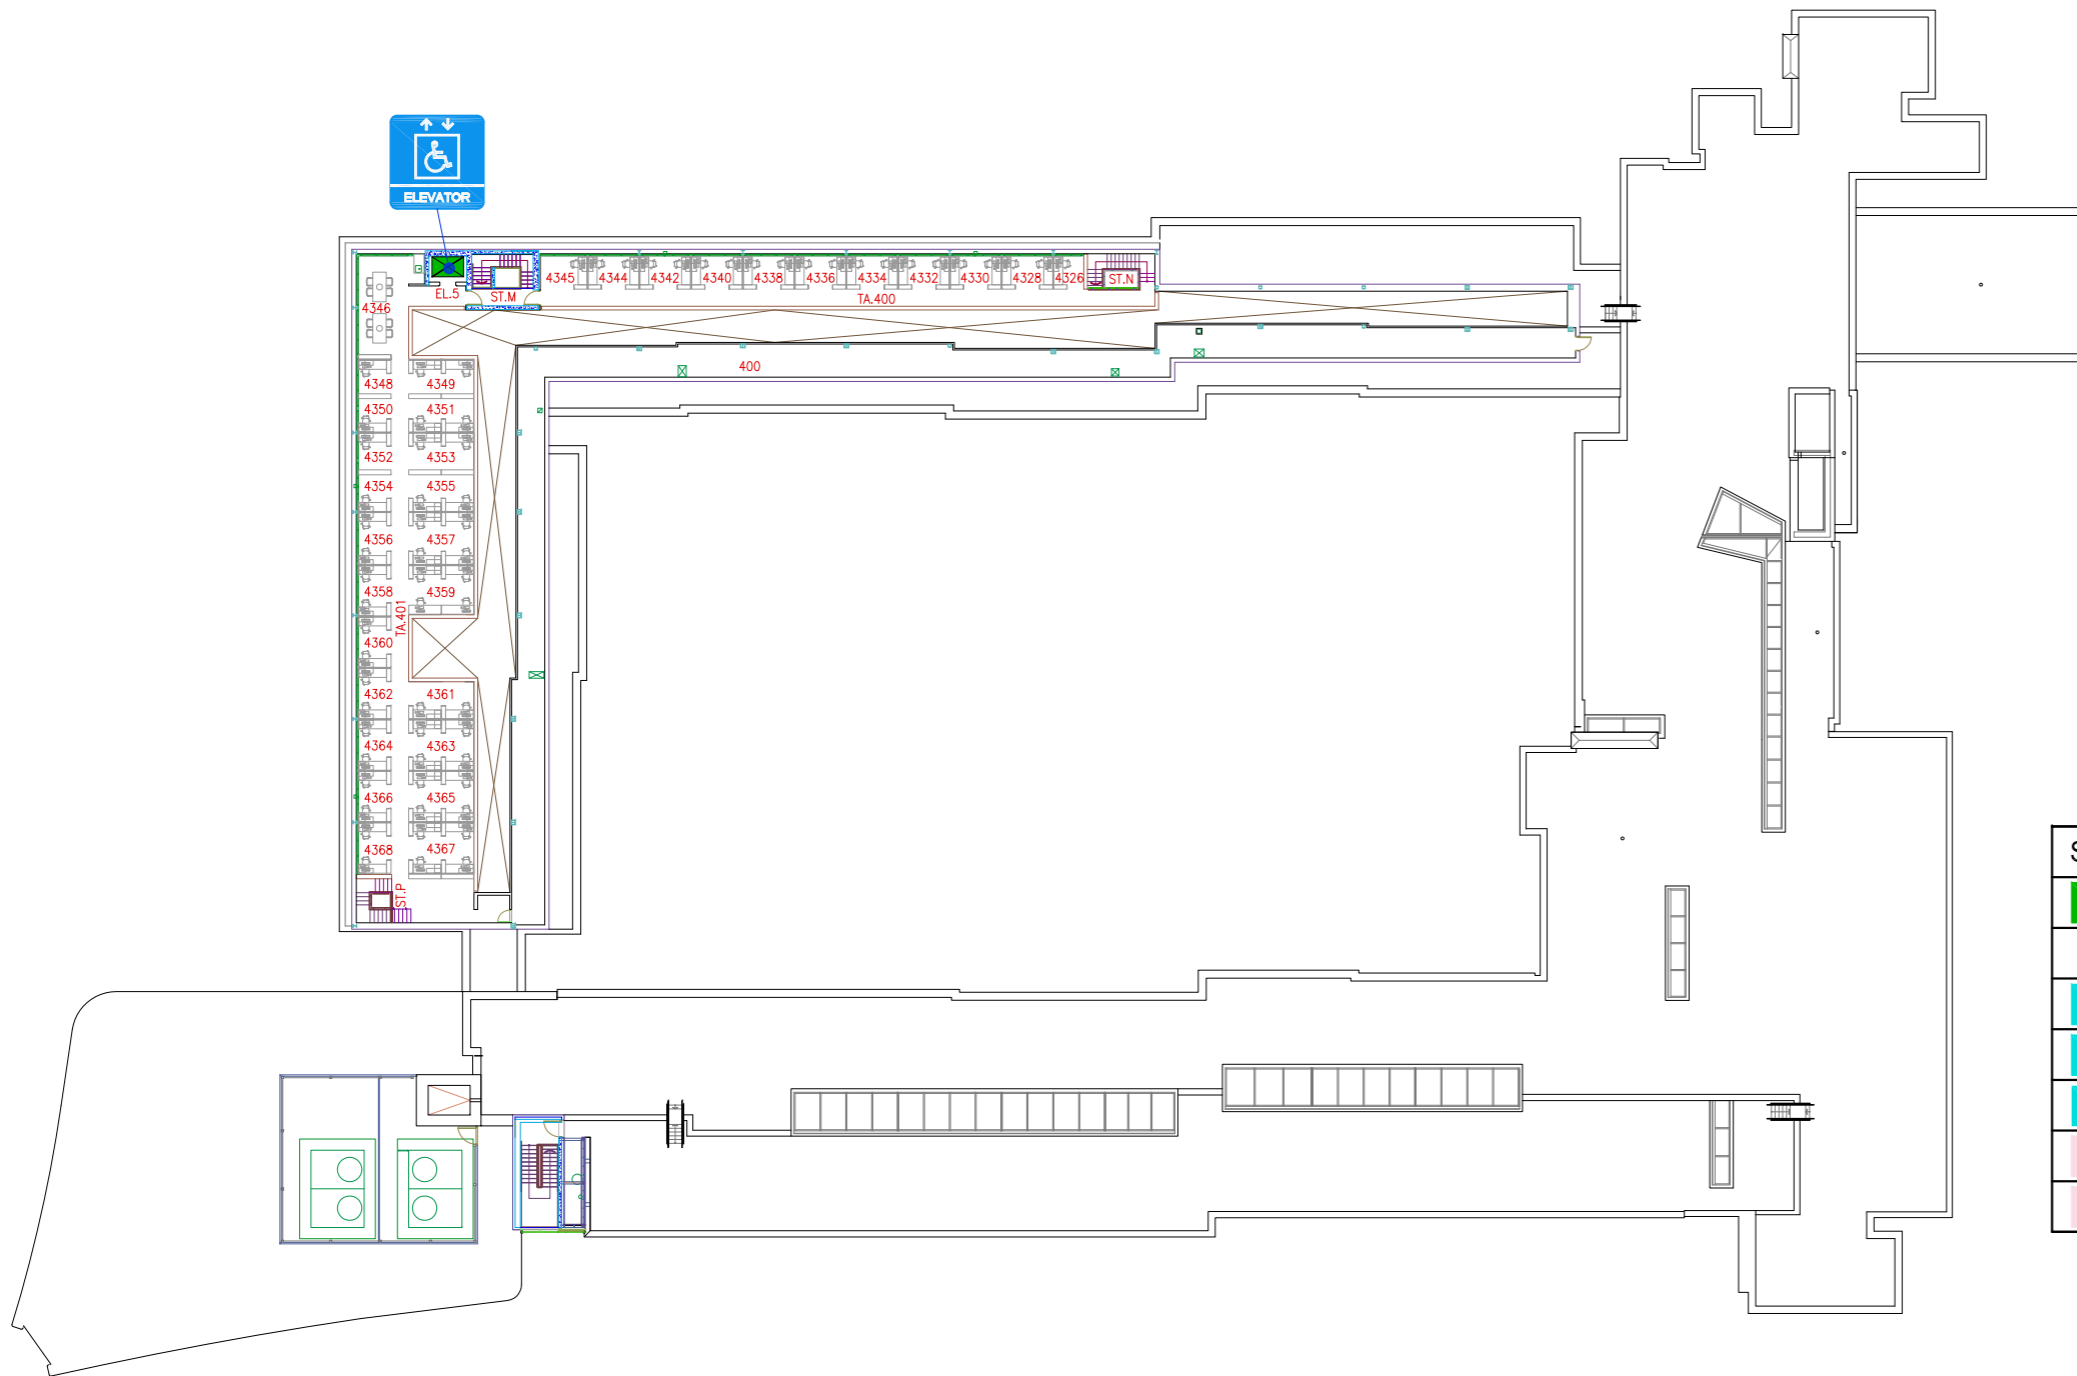

LEGEND

SYMBOL	DESCRIPTIONS
	ELEVATOR
	DOOR BARRIER FREE – AUTOMATIC BUTTON
	WASHROOM BARRIER FREE – WOMEN
	WASHROOM BARRIER FREE – MEN
	WASHROOM BARRIER FREE – UNIVERSAL
	WASHROOM NON-ACCESSIBLE – UNIVERSAL
	WASHROOM NON-ACCESSIBLE