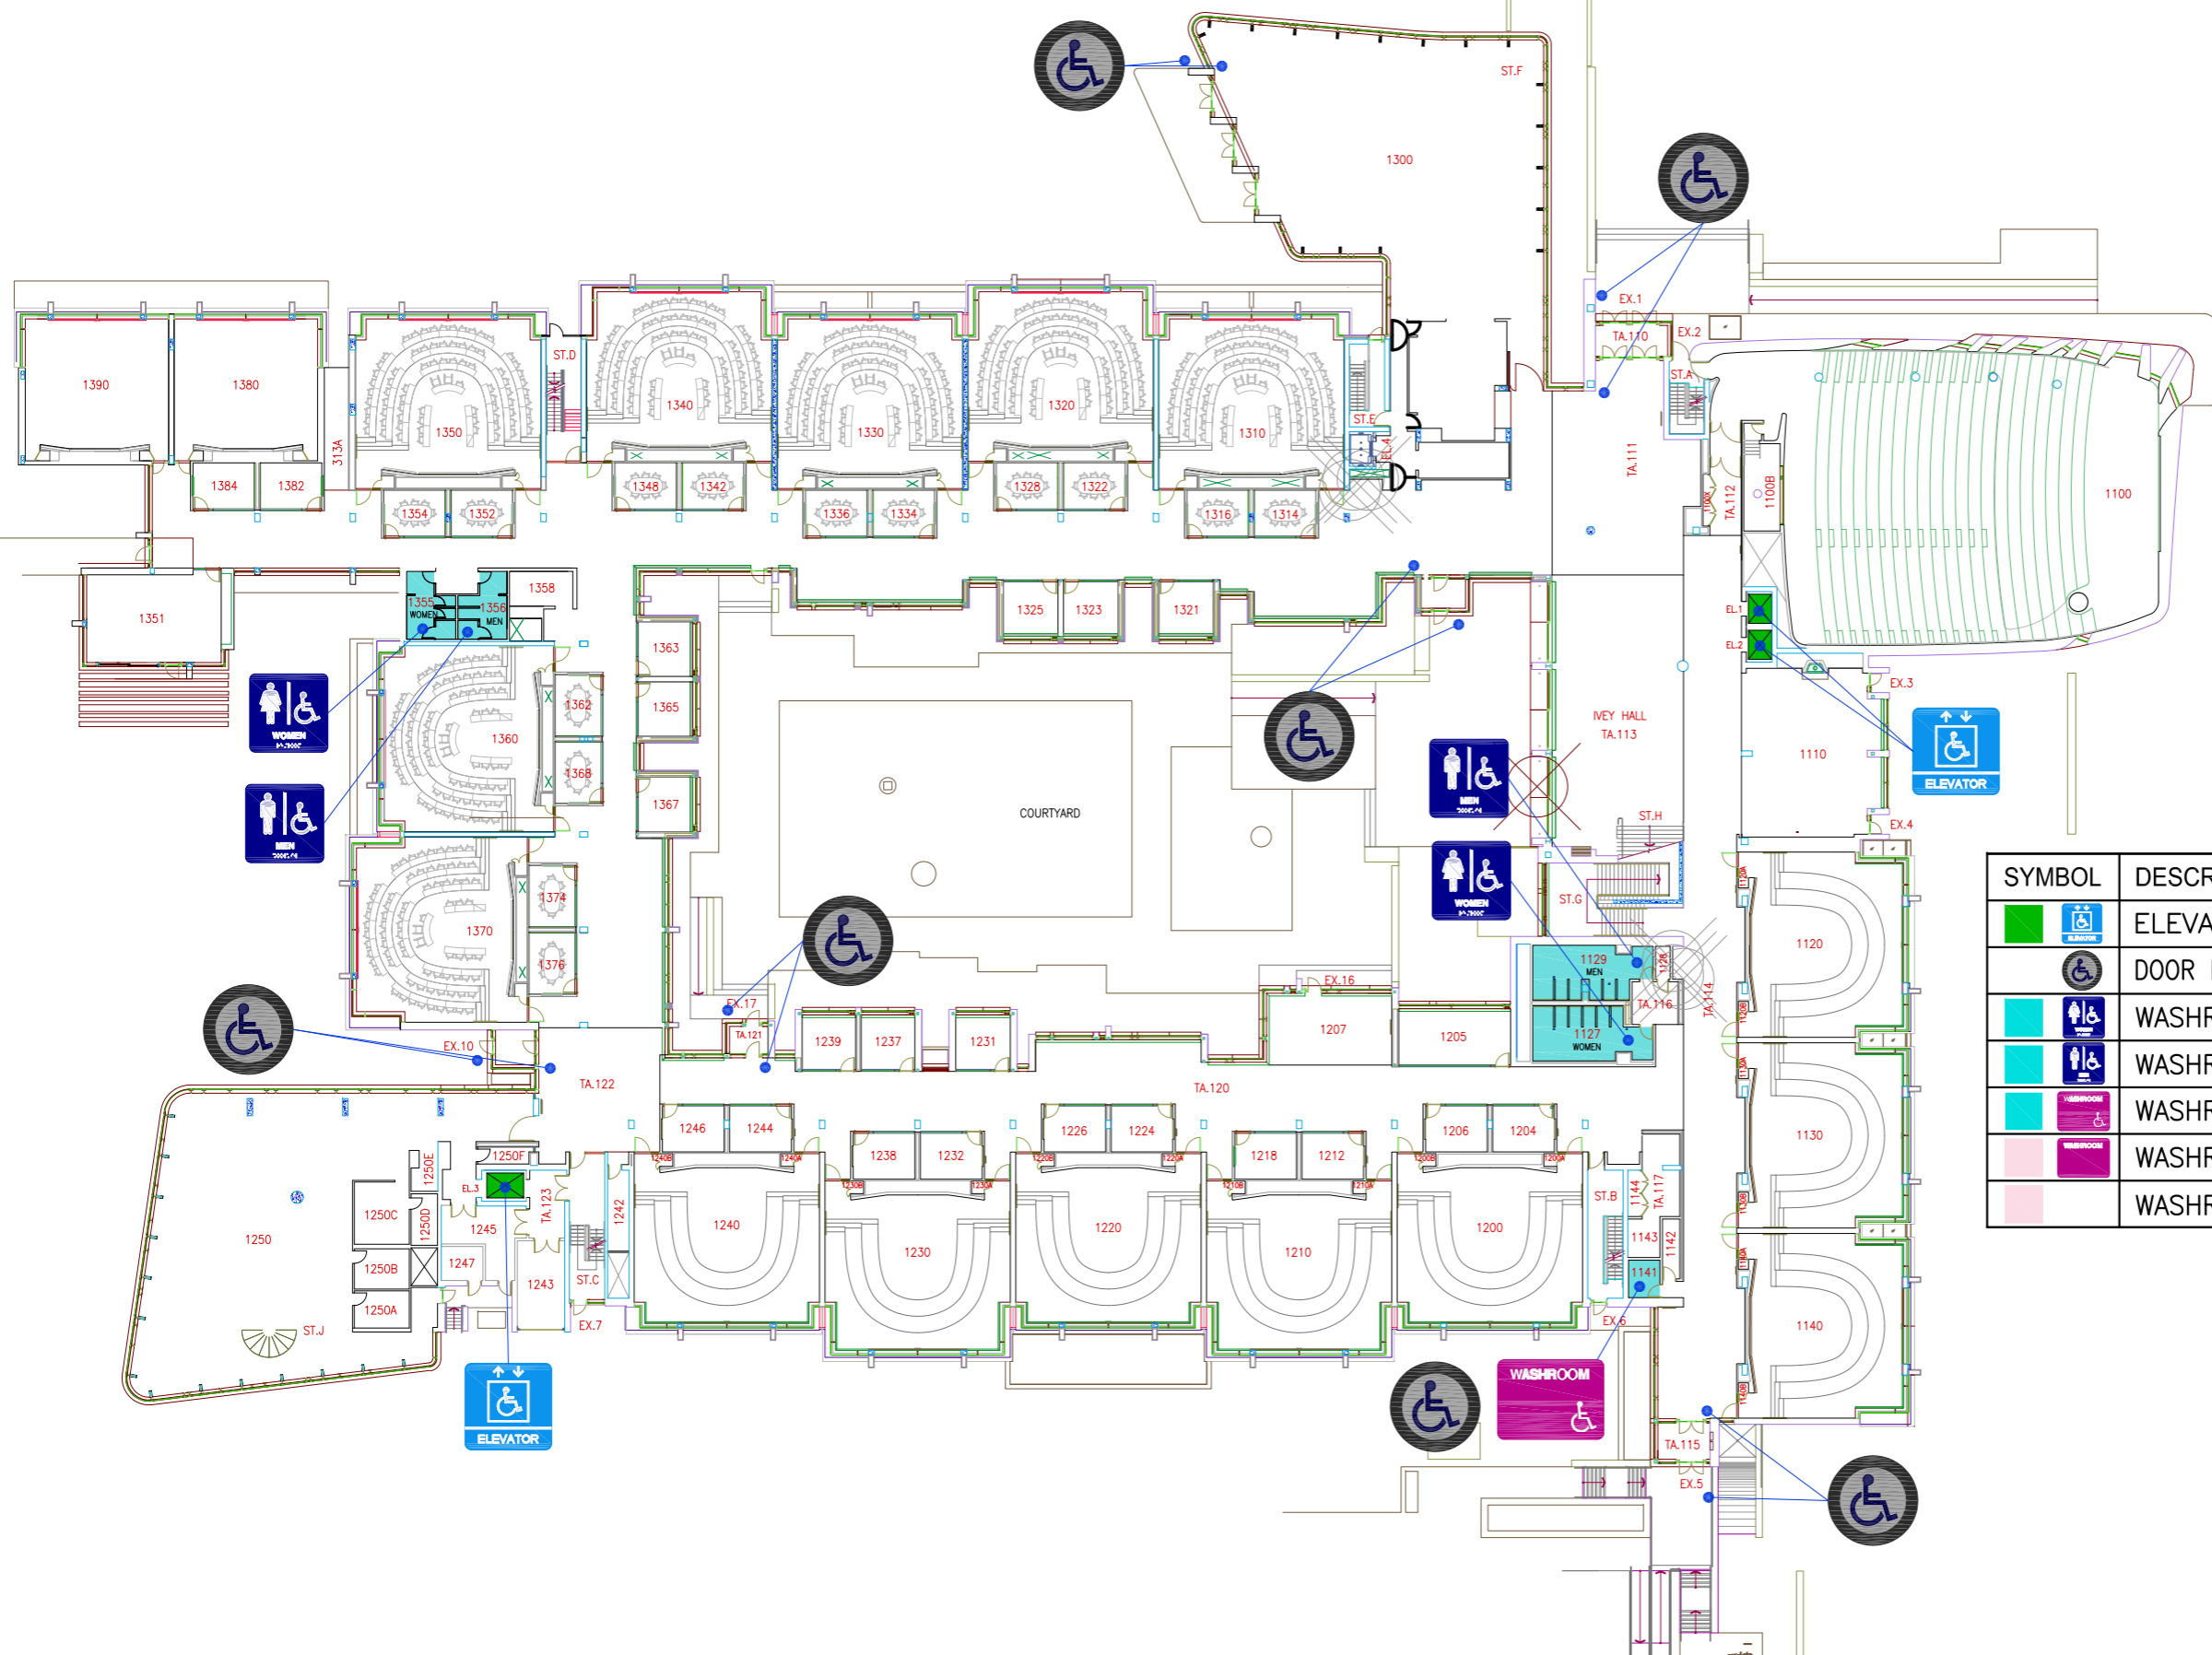

LEGEND

SYMBOL	DESCRIPTIONS
	ELEVATOR
	DOOR BARRIER FREE – AUTOMATIC BUTTON
	WASHROOM BARRIER FREE – WOMEN
	WASHROOM BARRIER FREE – MEN
	WASHROOM BARRIER FREE – UNIVERSAL
	WASHROOM NON-ACCESSIBLE – UNIVERSAL
	WASHROOM NON-ACCESSIBLE